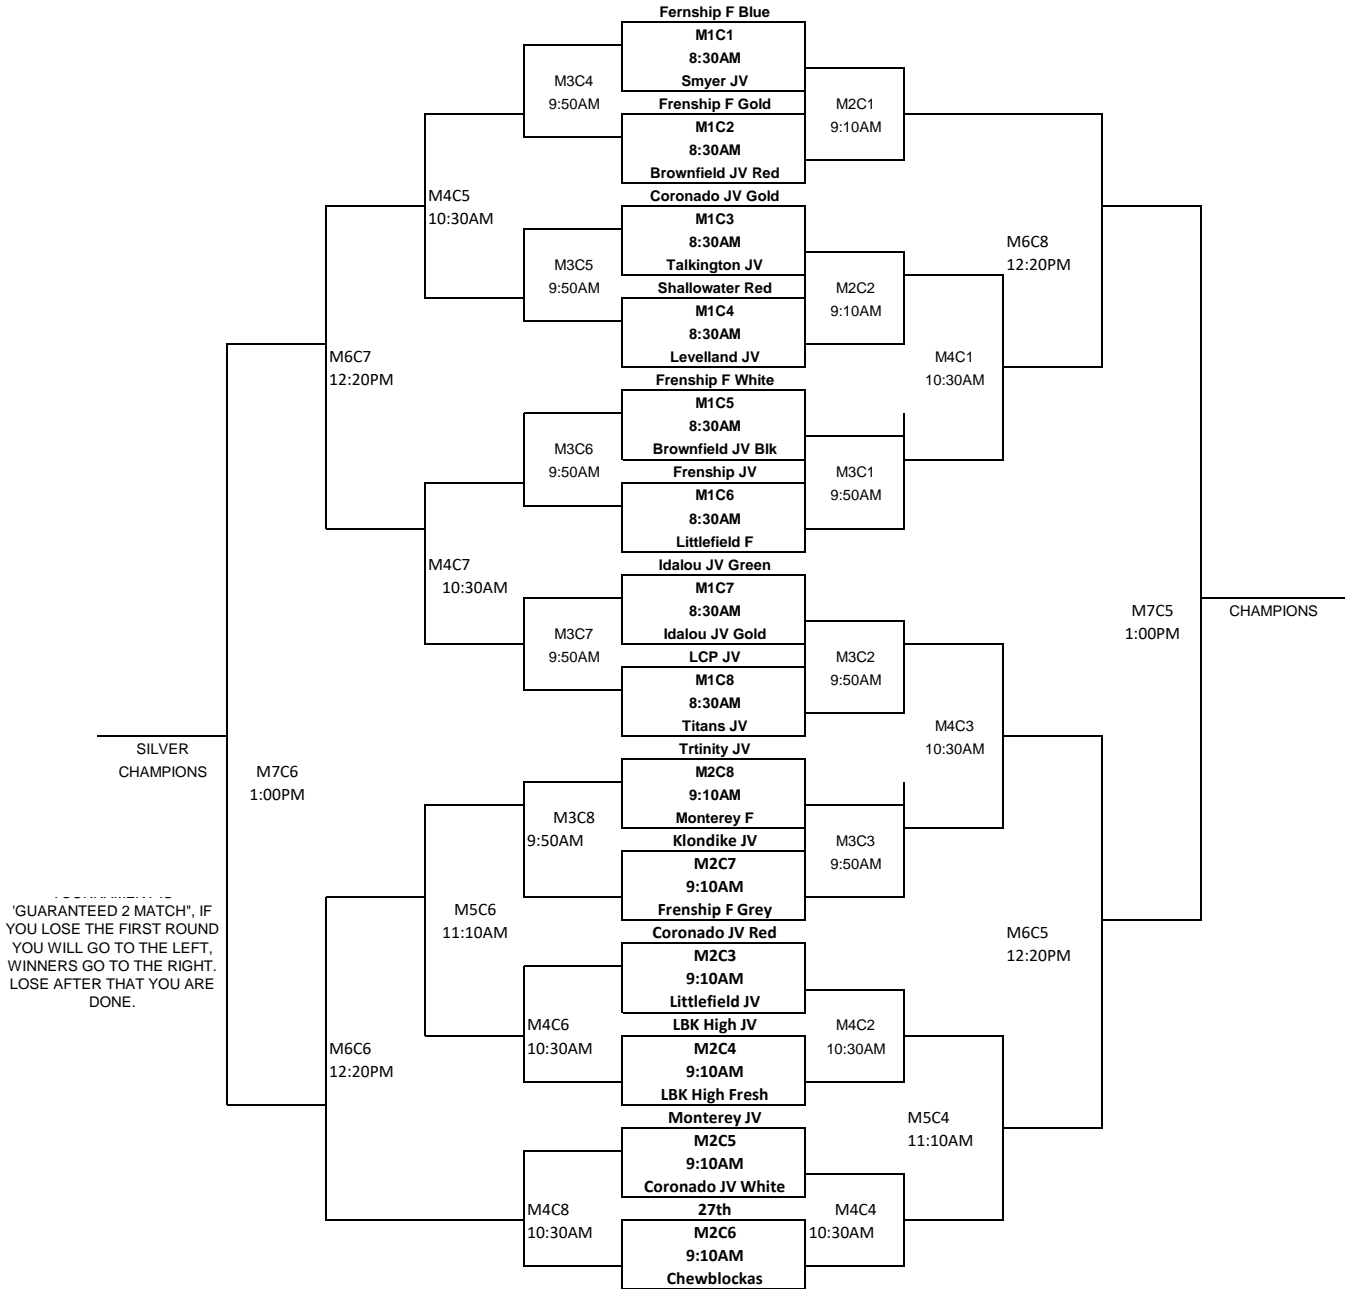

JV 2024 LSVL TOURNAMENT

'GUARANTEED 2 MATCH', IF YOU LOSE THE FIRST ROUND YOU WILL GO TO THE LEFT, WINNERS GO TO THE RIGHT. LOSE AFTER THAT YOU ARE DONE.